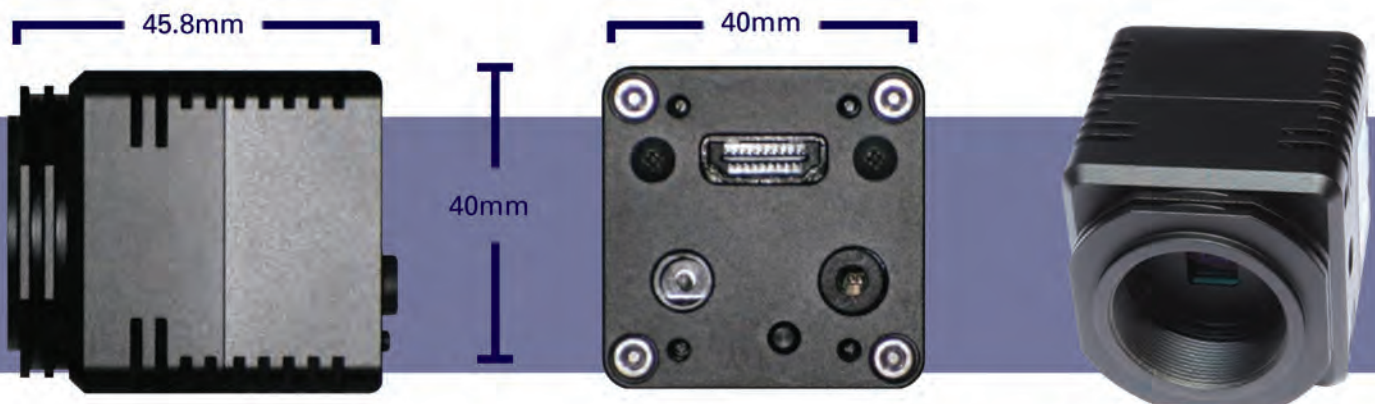

Global 1080 HD at Actual Size:

3610 Tree Court Industrial Blvd.
St. Louis, MO, U.S.A. 63122-6622

www.globalsurgical.com

(636) 861-3388 (800) 861-3585
FAX: (636) 861-2969

global@globalsurgical.com

GLOBAL
SURGICAL™ CORPORATION